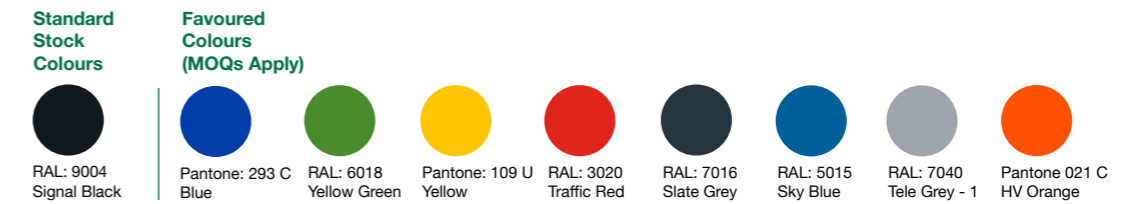

Attached Lid Container - Mini

The smallest ALC within the range with an innovative hinge-pin design, maximizing the security of goods within, and a textured base designed to reduce noise pollution on conveyor systems.

Key Benefits

Secure hinge pin design
This concealed hinge pin offers an increased level of security protecting high value goods within.

Working with automation systems The Mini has a collar design to work in conjunction with automation machinery within supply chains today.

Secure Banding
Non-slip ribbing on the Lid assures banding is secure.

Textured base
The textured base is designed to prevent unwanted movement on conveyor systems which can cause delays in automation lines. Automation sensors can also sometimes bounce off a base if it's not textured.

Easy label remove ribbing
The ribbed area on the side of the 400 x 300 is designed to make label removal easier and faster.

Accessories & Options

ALC Label Holder
Identification features such as barcode and RFID labelling can be provided for tracking your goods.

ALC Security Seals
Security seals available for various levels of security requirements.

Product configuration

We offer special product configurations to ensure the solution provided is the best possible solution for you.

Digital & Hot Foil Printing

Position: Central on long side
Max Size Digital: 85mm (H) x 290 mm (W)
Max Size Hot Foil: 85mm (H) x 260 mm (W)

Specification sheet

All dimensions are nominal and subject to manufacturing tolerances.

Height (mm)	Mini
Material	High impact polypropylene
External top (mm) length x width	400 x 300
External base (mm) length x width	350 x 257
Internal top (mm) length x width	363 x 270
Internal base (mm) length x width	345 x 252
Nesting pitch (mm)	108
Usable height (mm)	287
Capacity (Litres)	25
Weight (kg)	1.92
Payload static (kg) repro / virgin	35 / 50
Payload dynamic (kg) repro / virgin	20 / 35
Stacking load static (kg) repro / virgin	250 / 350
Stacking load dynamic (kg) repro / virgin	125 / 175
Pallet type	UK
Quantity on pallet	153
Pallet height (m)	Max 2.2